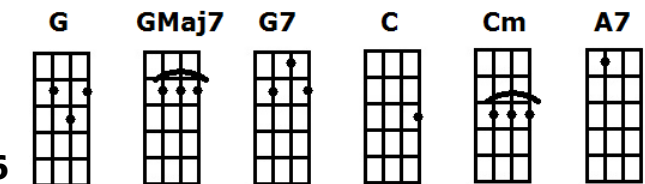

Can't Take My Eyes Off of You

Frankie Vallie

In the style of Ukulenny

Intro: A6 F#m6 E

Verse 1

E
You're just too good to be true

EMaj7
Can't take my eyes off of you

E7
You'd be like heaven to touch

A6
I wanna hold you so much

F#m6
At long last love has arrived

E
And I thank God I'm alive

A6 **F#m6**
You're just too good to be true

E
Can't take my eyes off of you

Verse 2 (use 2nd line of chords):

E
Pardon the way that I stare
EMaj7

There's nothing else to compare
E7

The sight of you leaves me weak
A

There are no words left to speak
Am

But if you feel like I feel
E

Please let me know that it's real
F#7 **Am**

You're just too good to be true
E6

Can't take my eyes off of you

Interlude: F#m B7 E6 F#m B7 E6 C#m