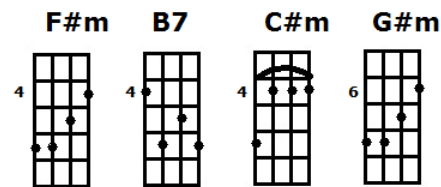

Can't Take My Eyes Off of You

Frankie Vallie

In the style of Ukulenny

Intro: A6 F#m6 E

Verse 1

E
You're just too good to be true

EMaj7
Can't take my eyes off of you

E7
You'd be like heaven to touch

A6
I wanna hold you so much

F#m6
At long last love has arrived

E
And I thank God I'm alive

A6 **F#m6**
You're just too good to be true

E
Can't take my eyes off of you

Verse 2 (use 2nd line of chords):

E
Pardon the way that I stare
EMaj7

There's nothing else to compare
E7

The sight of you leaves me weak
A

There are no words left to speak
Am

But if you feel like I feel
E

Please let me know that it's real
F#7 **Am**

You're just too good to be true
E6

Can't take my eyes off of you

Interlude: F#m B7 E6 F#m B7 E6 C#m

Chorus

I love you baby and if it's quite alright
I need you baby to warm the lonely night
Oh pretty baby trust in me when I say
Oh pretty baby don't let me down I pray
Oh pretty baby now that I've found you stay
And let me love you baby let me love you