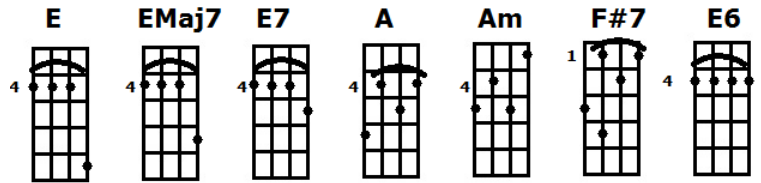

A6
I wanna hold you so much

F#m6
At long last love has arrived

E
And I thank God I'm alive

A6 **F#m6**
You're just too good to be true

E
Can't take my eyes off of you

Verse 2 (use 2nd line of chords):

E
Pardon the way that I stare
EMaj7

There's nothing else to compare
E7

The sight of you leaves me weak
A

There are no words left to speak
Am

But if you feel like I feel
E

Please let me know that it's real
F#7 **Am**

You're just too good to be true
E6

Can't take my eyes off of you

Interlude: F#m B7 E6 F#m B7 E6 C#m

Chorus

I love you baby and if it's quite alright
I need you baby to warm the lonely night
Oh pretty baby trust in me when I say
Oh pretty baby don't let me down I pray
Oh pretty baby now that I've found you stay
And let me love you baby let me love you