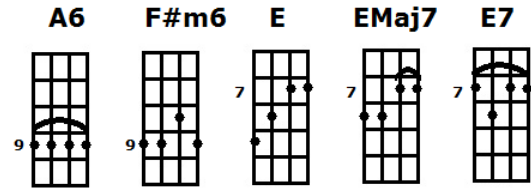

A6
I wanna hold you so much

F#m6
At long last love has arrived

E
And I thank God I'm alive

A6 **F#m6**
You're just too good to be true

E
Can't take my eyes off of you

Verse 2 (use 2nd line of chords):

E
Pardon the way that I stare
EMaj7

There's nothing else to compare
E7

The sight of you leaves me weak
A

There are no words left to speak
Am

But if you feel like I feel
E

Please let me know that it's real
F#7 **Am**

You're just too good to be true
E6

Can't take my eyes off of you

Interlude: F#m B7 E6 F#m B7 E6 C#m

Chorus

I love you baby and if it's quite alright
I need you baby to warm the lonely night
Oh pretty baby trust in me when I say
Oh pretty baby don't let me down I pray
Oh pretty baby now that I've found you stay
And let me love you baby let me love you