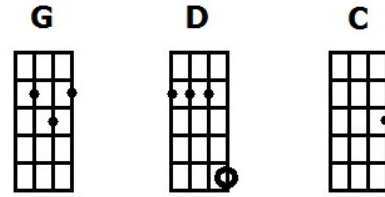

Johnny Too Bad

The Slickers

Strum Pattern

1 +a2 +a3 +a4 +a
d DUx DUx DUx DU

Intro: G D C G

Verse 1

G Walking down the road with your pistol in your waist

C Johnny you're too bad

G Walking down the road with your ratchet in your waist

C Johnny you're too bad

Chorus 1

C You're just robbing and you're stabbing and you're looting and you're shooting

G Now you're too bad

C You're just robbing and you're stabbing and you're looting and you're shooting

G Now you're too bad

Verse 2

G One of these days when you hear a voice say come

C Where you gonna run to

G One of these days when you hear a voice say come

C Where you gonna run to

Chorus 2

C You're gonna run to the rock for rescue

G There will be no rock

C You're gonna run to the rock for rescue

G There will be no rock

Interlude: G D C G x4

Repeat all