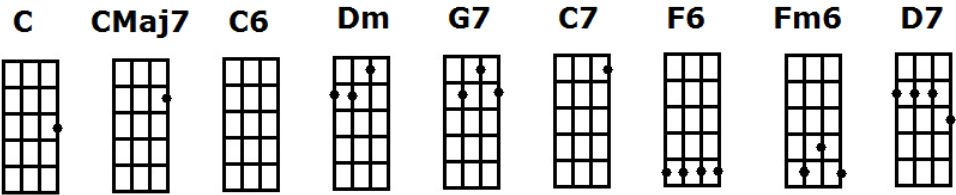

La Vie En Rose
Edith Piaf

C **CMaj7**
Hold me close and hold me fast
C6
The magic spell you cast
Dm G7
This is la vie en rose.
Dm
When you kiss me heaven sighs, and though I close my eyes
G7 C
I see la vie en rose.

C **CMaj7**
When you press me to your heart
C6
I'm in a world apart,
C7 F
A world where roses bloom.
F6 Fm6 C
And when you speak, angels sing from above
D7 G7
Everyday words seem to turn into love songs.

C **CMaj7**
Give your heart and soul to me,
Dm G7 C Fm6 C
and life will always be la vie en rose.