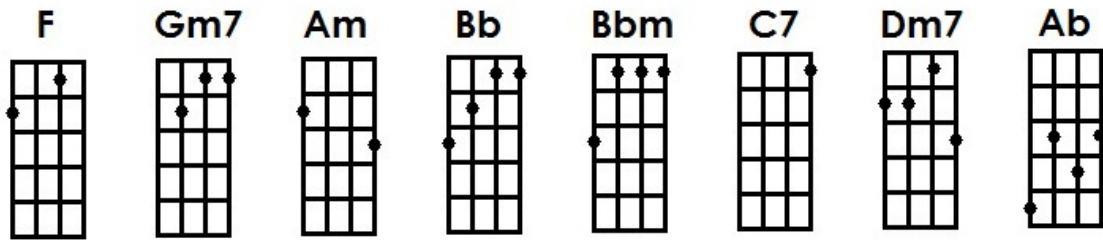

Let's Stay Together

Al Green

*for Am, the 3rd fret note is optional

Intro (2 beats per chord)

Gm7 Am Gm7 Am Gm7 Am Gm7 C7

Verse 1

F(2) **Am**(2)
I'm, I'm so in love with you

Bb(2)
Whatever you want to do

Bbm(2)
Is alright with me

Am(¹/₂) **Gm7**(¹/₂) **F**(¹/₂) **Am**(¹/₂) **Dm7**(2)
'Cause you make me feel, so brand new

Am(¹/₂) **Gm7**(¹/₂) **F**(¹/₂) **Am**(¹/₂) **Dm7**(2)
And I want to spend my life with you