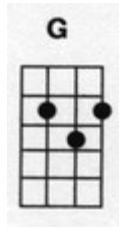

Love Me Do

Beatles

Strum (Swing):

D D U D U D U
1 a 2 a 3 a 4 a

Verse

G **C**
Love, love me do.
G **C**
You know I love you,
G **C**
I'll always be true,
C(2) **C(break)**
So please
G
love me do.
C **G** **C**
Whoa, love me do.

Repeat Verse

Chorus

D7(2)
Someone to love,
C **G**
Somebody new.
D7(2)
Someone to love,
C **G**
Someone like you.

Repeat Verse

Interlude

Repeat Verse