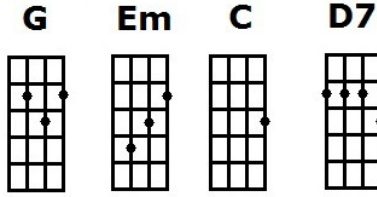

Stand by Me

Ben E. King

D D U U D U
1 + 2 + 3 + 4 +

Intro/Bass Line

Chord progression: G G Em Em

Chord progression: C D7 G G

Tablature for the Intro/Bass Line:

```

A-----
E--3----3----2-3---3---3-2-0---0-----0--0-----0-----
C-----2-----2-----2-----2-----
G-----

```

Verse 1

When the night has come, and the land is dark
 And the moon is the only light we'll see
 No I won't be afraid, no I won't be afraid
 Just as long as you stand, stand by me

Chorus

And darlin', darlin', stand by me, oh stand by me
 Oh stand Stand by me, stand by me

Second Verse

If the sky that we look upon, should tumble and fall
 And the mountains should crumble to the sea
 I won't cry, I won't cry, no I won't shed a tear
 Just as long as you stand, stand by me

Repeat Chorus x1

Interlude (play intro)

Final Chorus (whenever you're in trouble won't you)