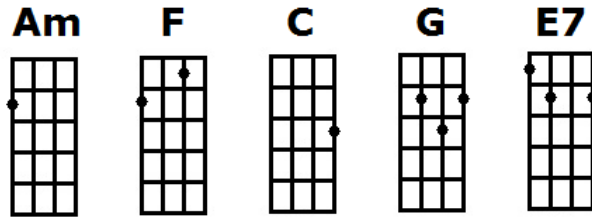

**Stay With Me**  
Sam Smith

Strum Pattern 1  
Am F C  
D D X D  
1 + 2 + 3 + 4 + |

Strum Pattern 2 (Use after 1<sup>st</sup> chorus)  
Am F C  
D D D DUD D X D D D DUDUD D DU  
1 + 2 + 3 + 4 + | 1 + 2 + 3 + 4 + |

**Intro: Am F C x2**

**Verse 1**

**Am** **F** **C**  
Guess it's true, I'm not good at a one-night stand  
**Am** **F** **C**  
But I still need love 'cause I'm just a man  
**Am** **F** **C**  
These nights never seem to go to plan  
**Am** **G** **C**  
I don't want you to leave, will you hold my hand?

**Chorus**

**Am F C**  
Oh, won't you stay with me?  
**Am F C**  
'Cause you're all I need  
**Am F C**  
This ain't love, it's clear to see  
**E7 Am F C**  
But darling, stay with me

**Verse 2**

**Am F C**  
Why am I so emotional?  
**Am F C**  
No, it's not a good look, gain some self-control  
**Am F C**  
And deep down I know this never works  
**Am F C**  
But you can lay with me so it doesn't hurt