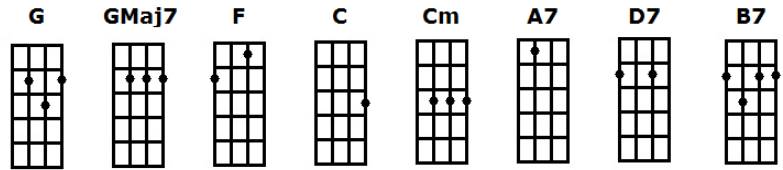

# Make You Feel My Love

Adele (Bob Dylan Cover)

## Verse 1

**G** **GMaj7**  
When the rain is blowing in your face,  
**F** **C**  
And the whole world is on your case,  
**Cm** **G**  
I could offer you a warm embrace  
**A7** **D7** **G**  
To make you feel my love.

## Verse 3

**(G)**I'd go hungry; I'd go **(GMaj7)**black and blue,  
**(F)**I'd go crawling down the **(C)**avenue.  
**(Cm)**No, there's nothing that I **(G)**wouldn't do  
**(A7)**To make you **(D7)**feel my **(G)**love.

## Verse 4

**(G)**I could make you happy, make your **(GMaj7)**dreams come true.  
**(F)**Nothing that I **(C)**wouldn't do.  
**(Cm)**Go to the ends of the **(G)**Earth for you,  
**(A7)**To make you **(D7)**feel my **(G)**love **(x2)**